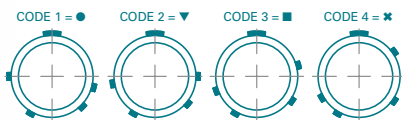

IP69K

Mechanical and visual coding

- Robust mechanical coding
- 4 options with visual coding

EMC 360° high performance shielding

- Grounding ring
- Cable assembly design

Soft sealing caps

- Noiseless in operation
- Easily installed on plug and receptacle