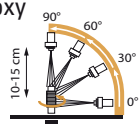

IP69K

Mechanical and visual coding

- Robust mechanical coding
- 4 options with visual coding

EMC 360° high performance shielding

- Grounding ring
- Cable assembly design

Soft sealing caps

- Noiseless in operation
- Easily installed on plug and receptacle