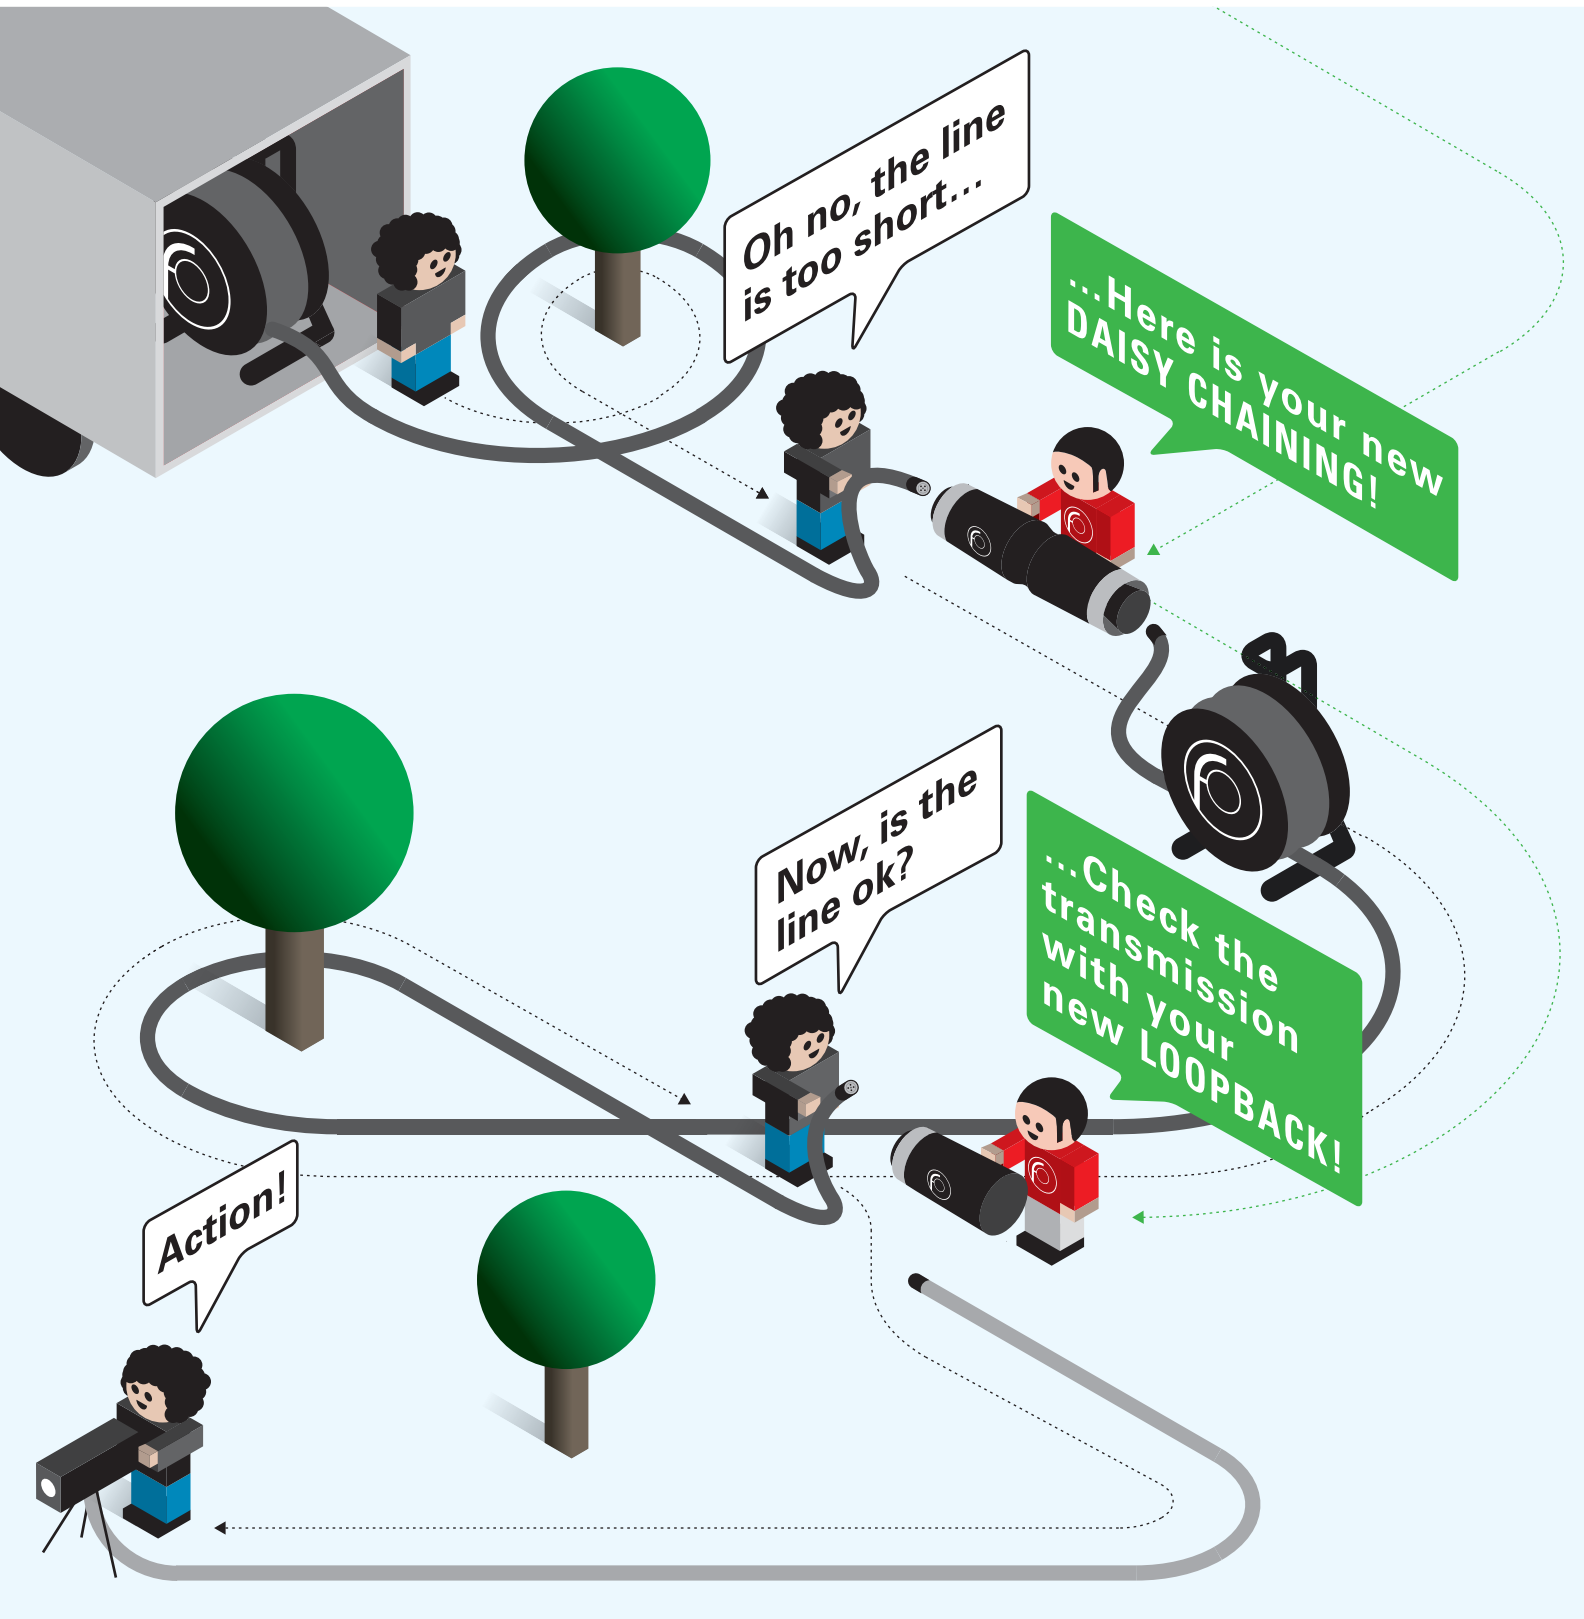

FISCHER FIBEROPTIC READY TO DEPLOY

THE RELIABLE EXPERT

fischer[®]
CONNECTORS

DAISY CHAINING

Fiber type	Fiber count	Ref / ordering info
SM 9 (G657.A1)	2	FO2 DC 0 S9 AAA
	4	FO4 DC 0 S9 AAA
	Hybrid	FOH2-2 DC 0 S9 AAA
MM 50 (OM3)	2	FO2 DC 0 M5 AAA
	4	FO4 DC 0 M5 AAA
	Hybrid	FOH2-2 DC 0 M5 AAA
MM 62.5 (OM1+)	2	FO2 DC 0 M6 AAA
	4	FO4 DC 0 M6 AAA
	Hybrid	FOH2-2 DC 0 M6 AAA
Pin layout	Applies to all configurations	

Sealing: IP67 unmated, IP68 mated.

LOOPBACK

Fiber type	Fiber count	Ref / ordering info
SM 9 (G657.A1)	4	FO4 LB 0 S9 AAA
MM 50 (OM3)	4	FO4 LB 0 M5 AAA
MM 62.5 (OM1+)	4	FO4 LB 0 M6 AAA
Pin layout	Applies to all configurations	