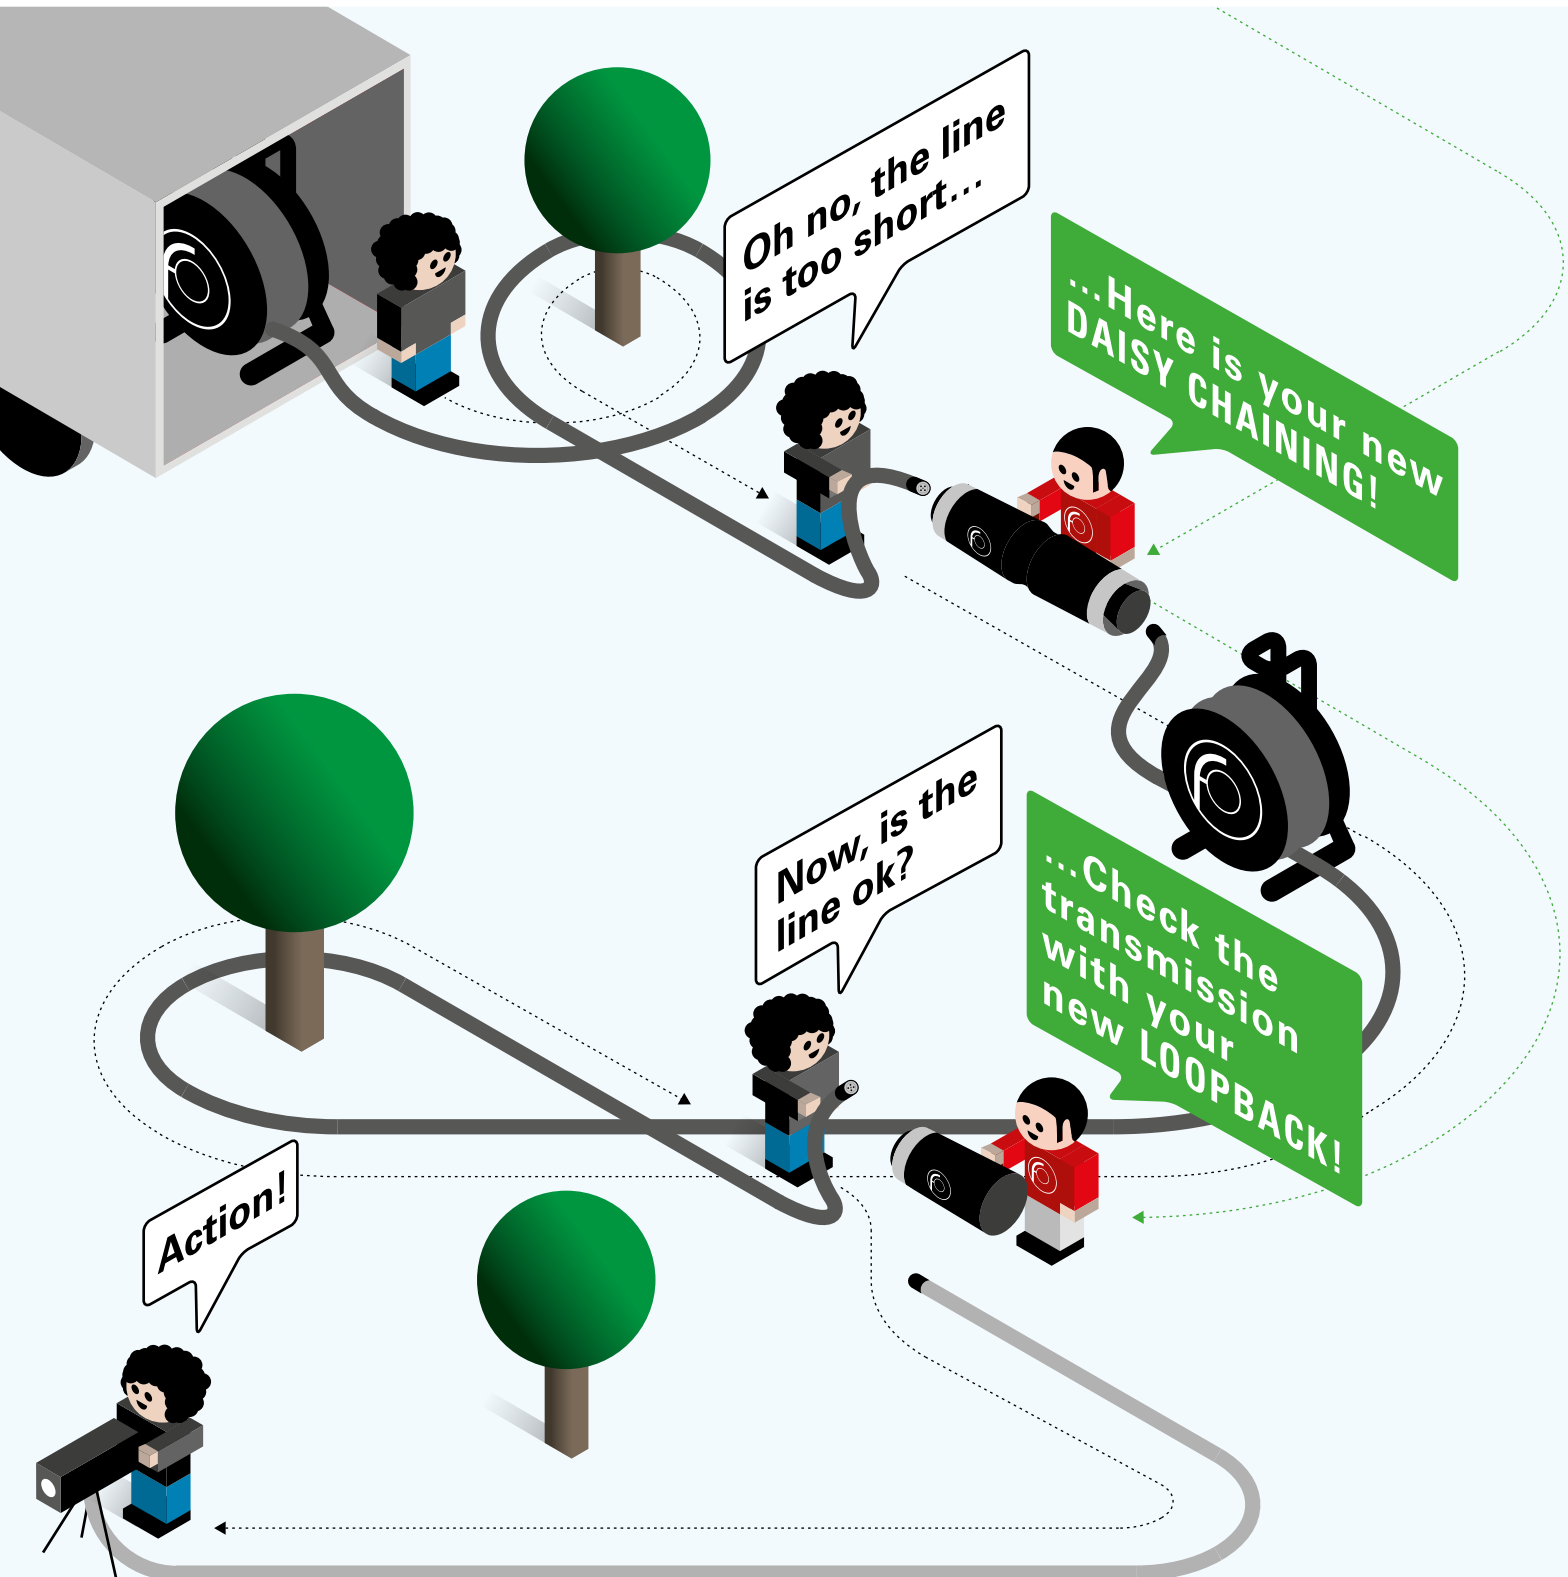

FISCHER FIBEROPTIC READY TO DEPLOY

REIMAGINING CONNECTIVITY
TOGETHER

fischer[®]
CONNECTORS

DAISY CHAINING

Fiber type	Fiber count	Ref / ordering info
SM 9 (G657.A1)	2	FO2 DC 0 S9 AAA
	4	FO4 DC 0 S9 AAA
	Hybrid	FOH2-2 DC 0 S9 AAA
MM 50 (OM3)	2	FO2 DC 0 M5 AAA
	4	FO4 DC 0 M5 AAA
	Hybrid	FOH2-2 DC 0 M5 AAA
MM 62.5 (OM1+)	2	FO2 DC 0 M6 AAA
	4	FO4 DC 0 M6 AAA
	Hybrid	FOH2-2 DC 0 M6 AAA
Pin layout	Applies to all configurations	

Sealing: IP67 unmated, IP68 mated.

LOOPBACK

Fiber type	Fiber count	Ref / ordering info
SM 9 (G657.A1)	4	FO4 LB 0 S9 AAA
MM 50 (OM3)	4	FO4 LB 0 M5 AAA
MM 62.5 (OM1+)	4	FO4 LB 0 M6 AAA
Pin layout	Applies to all configurations	