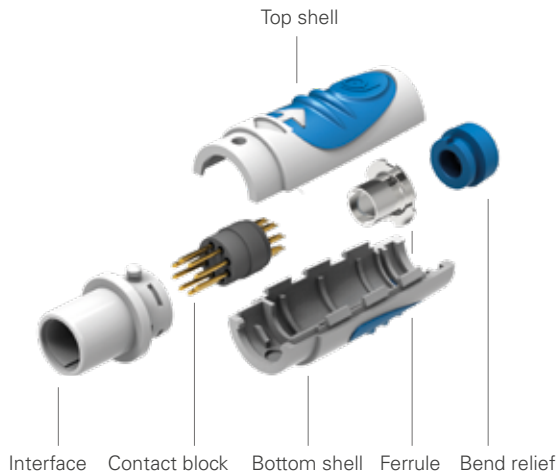

FISCHER CORE SERIES DISPOSABLE

COST-EFFECTIVE
EASY TO USE
MODULAR

6 TO 19
CONTACTS

- Sterilizable (EtO, gamma)
- Single or two-piece shell
- Color-coded for easy identification
- Lightweight and shock resistant

Ideally suited for:

- Medical and portable applications

REIMAGINING CONNECTIVITY
TOGETHER

fischer[®]
CONNECTORS

SINGLE SHELL

Interface Contact block Ferrule Single shell

TWO-PIECE SHELL

Interface Contact block Top shell Ferrule Bottom shell Bend relief

PRE-CABLED SOLUTION

PLUGS

CABLE MOUNTED

| | |
|----------------|--------------|
| BODY STYLES | WHITE |
| Locking system | Friction |
| Sealing | IP30 / IP40 |
| Design | Single |

PLUGS

CABLE MOUNTED

| | | |
|----------------|-----------------|-----------------|
| BODY STYLES | WHITE | BLUE |
| Locking system | Friction | Friction |
| Sealing | IP30 / IP40 | IP40 |
| Design | Two-piece shell | Two-piece shell |

PLUGS

CABLE MOUNTED

| | |
|----------------|----------|
| BODY STYLES | |
| Locking system | Friction |
| Sealing | IP65 |
| Design | Turnkey |

COMPATIBILITY

The Fischer Core Series Disposable is mateable with the high-performance Fischer Connectors' panel receptacles of the Fischer Core Series Brass 104.