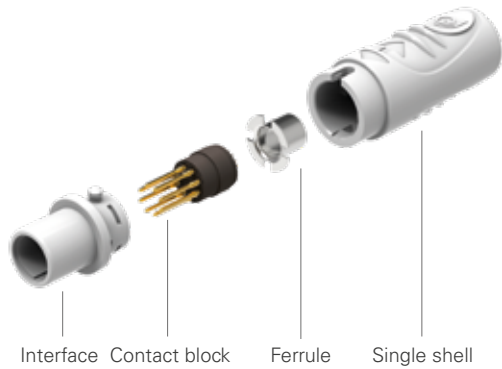

FISCHER CORE SERIES DISPOSABLE

COST-EFFECTIVE
EASY TO USE
MODULAR

6 TO 19
CONTACTS

- Sterilizable (EtO, gamma)
- Single or two-piece shell
- Color-coded for easy identification
- Lightweight and shock resistant

Ideally suited for:

- Medical and portable applications

REIMAGINING CONNECTIVITY
TOGETHER

fischer[®]
CONNECTORS

SINGLE SHELL

Interface Contact block Ferrule Single shell

TWO-PIECE SHELL

Interface Contact block Top shell Ferrule Bottom shell Bend relief

PRE-CABLED SOLUTION

PLUGS

CABLE MOUNTED

| | |
|----------------|--------------|
| BODY STYLES | WHITE |
| Locking system | Friction |
| Sealing | IP30 / IP40 |
| Design | Single |

PLUGS

CABLE MOUNTED

| | | |
|----------------|-----------------|-----------------|
| BODY STYLES | WHITE | BLUE |
| Locking system | Friction | Friction |
| Sealing | IP30 / IP40 | IP40 |
| Design | Two-piece shell | Two-piece shell |

PLUGS

CABLE MOUNTED

| | |
|----------------|----------|
| BODY STYLES | |
| Locking system | Friction |
| Sealing | IP65 |
| Design | Turnkey |

COMPATIBILITY

The Fischer Core Series Disposable is mateable with the high-performance Fischer Connectors' panel receptacles of the Fischer Core Series Brass 104.